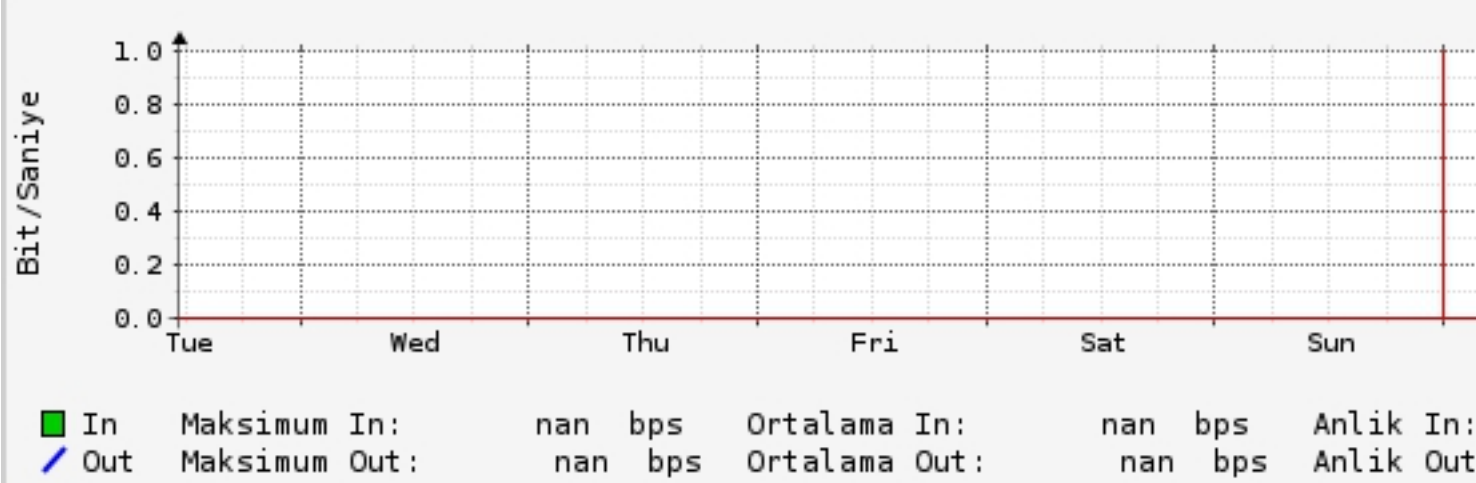

'Monthly' Graph (2 Hour Average)