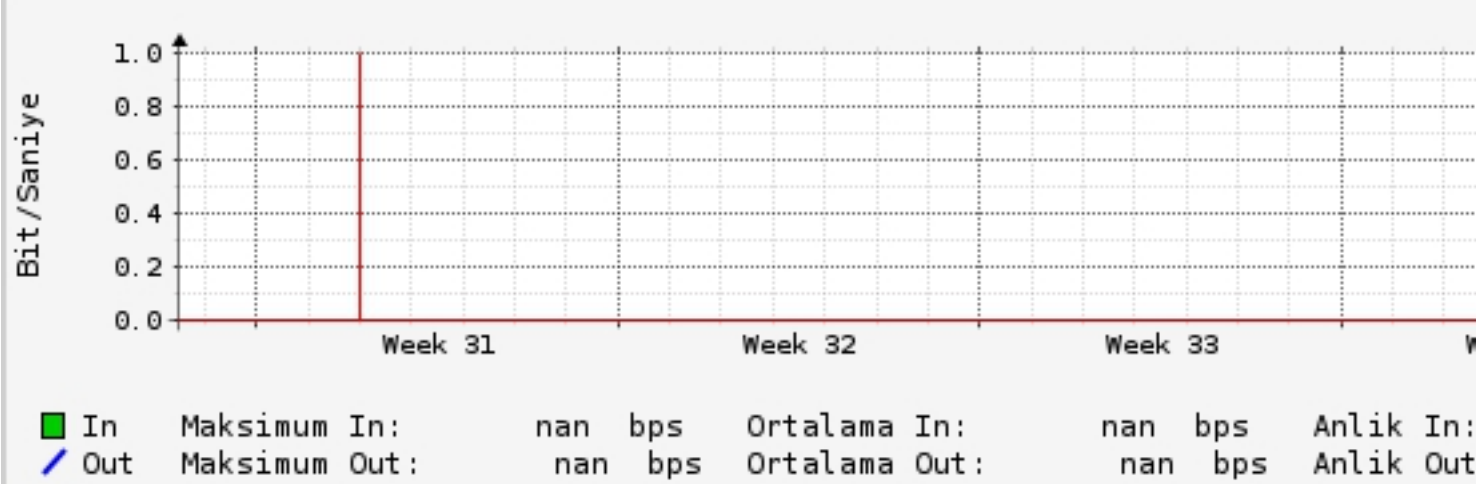

'Yearly' Graph (1 Day Average)