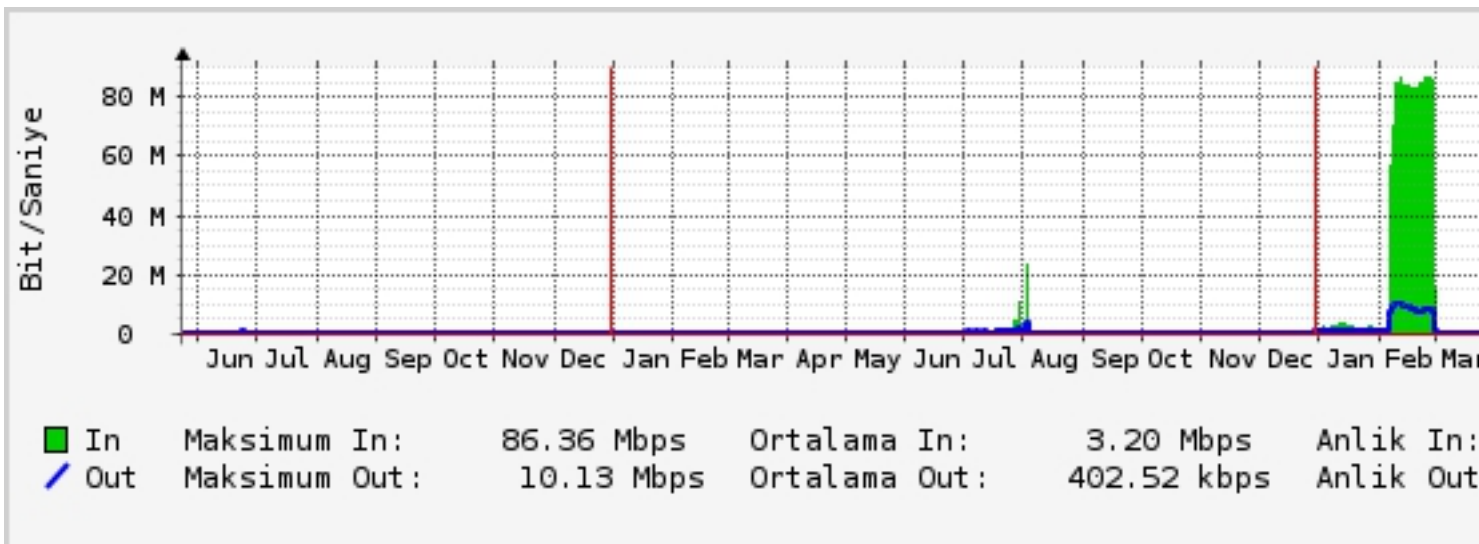

6to4 RELAY ROUTER USAGE STATISTICS IPv4

Daily' Graph (5 Minute Average)

'Weekly' Graph (30 Minute Average)

'Monthly' Graph (2 Hour Average)

'Yearly' Graph (1 Day Average)

IPv6

Daily' Graph (5 Minute Average)