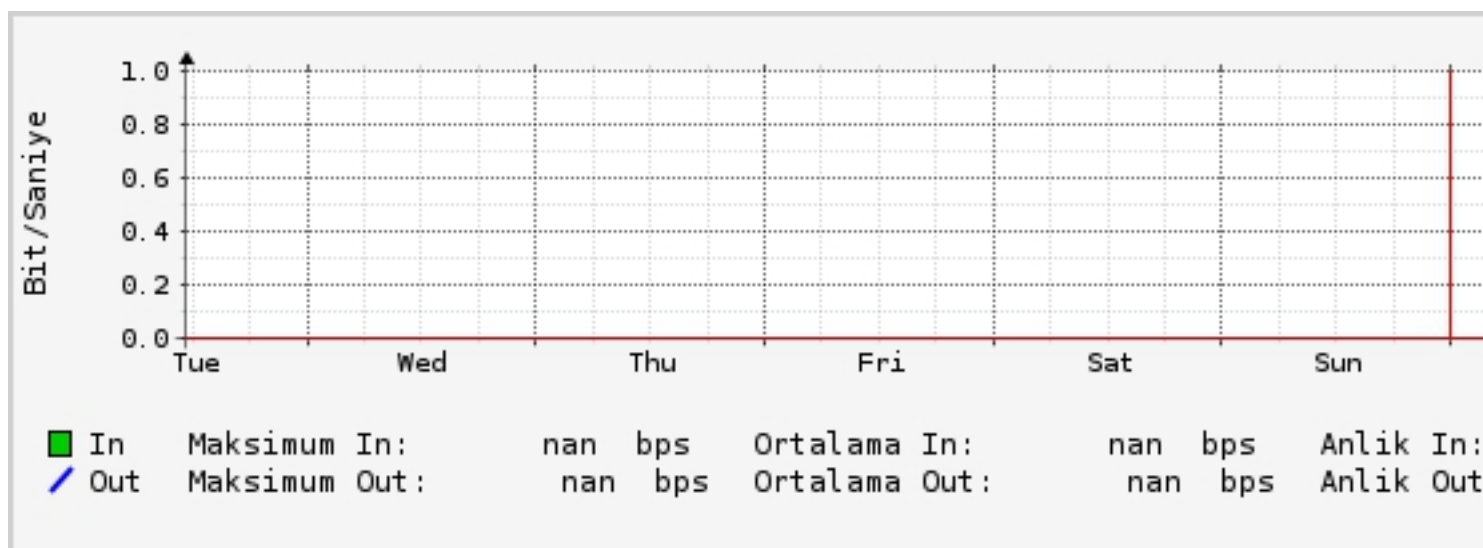

6to4 RELAY ROUTER USAGE STATISTICS IPv4

Daily' Graph (5 Minute Average)

'Weekly' Graph (30 Minute Average)

'Monthly' Graph (2 Hour Average)

'Yearly' Graph (1 Day Average)

IPv6

Daily' Graph (5 Minute Average)