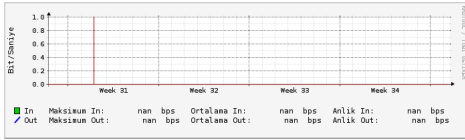

6to4 RELAY ROUTER USAGE STATISTICS IPv4

Daily' Graph (5 Minute Average)

'Weekly' Graph (30 Minute Average)

'Monthly' Graph (2 Hour Average)

'Yearly' Graph (1 Day Average)

IPv6

Daily' Graph (5 Minute Average)