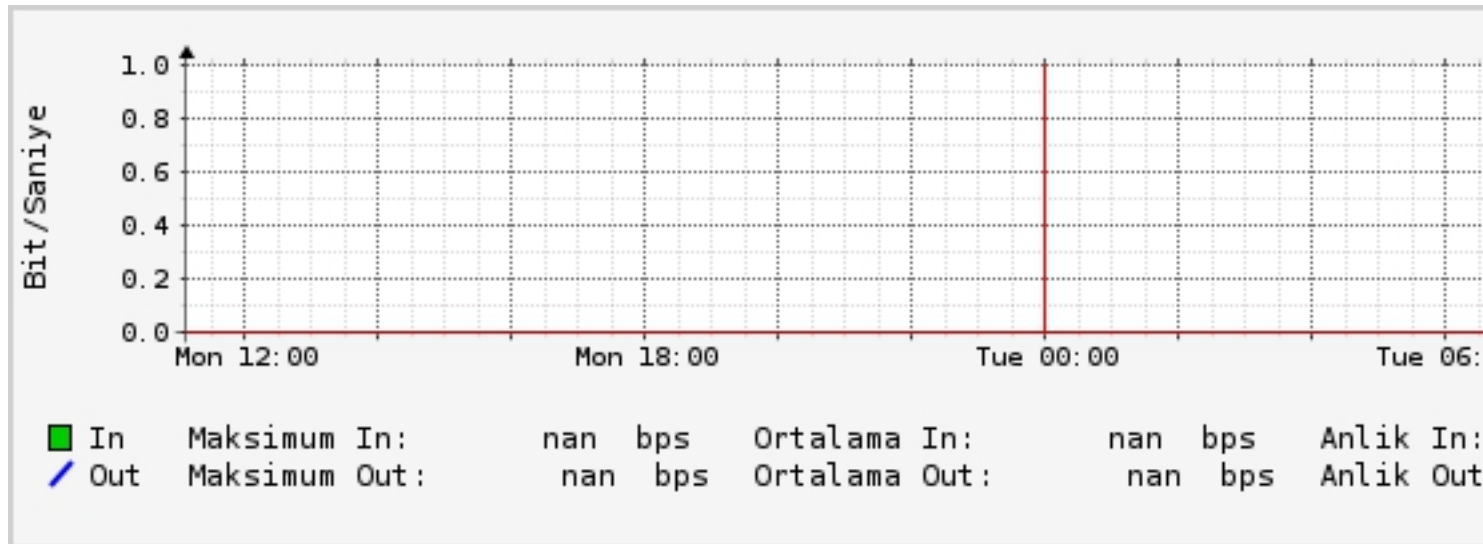

6to4 RELAY ROUTER USAGE STATISTICS IPv4

Daily' Graph (5 Minute Average)

'Weekly' Graph (30 Minute Average)

'Monthly' Graph (2 Hour Average)

'Yearly' Graph (1 Day Average)

IPv6

Daily' Graph (5 Minute Average)