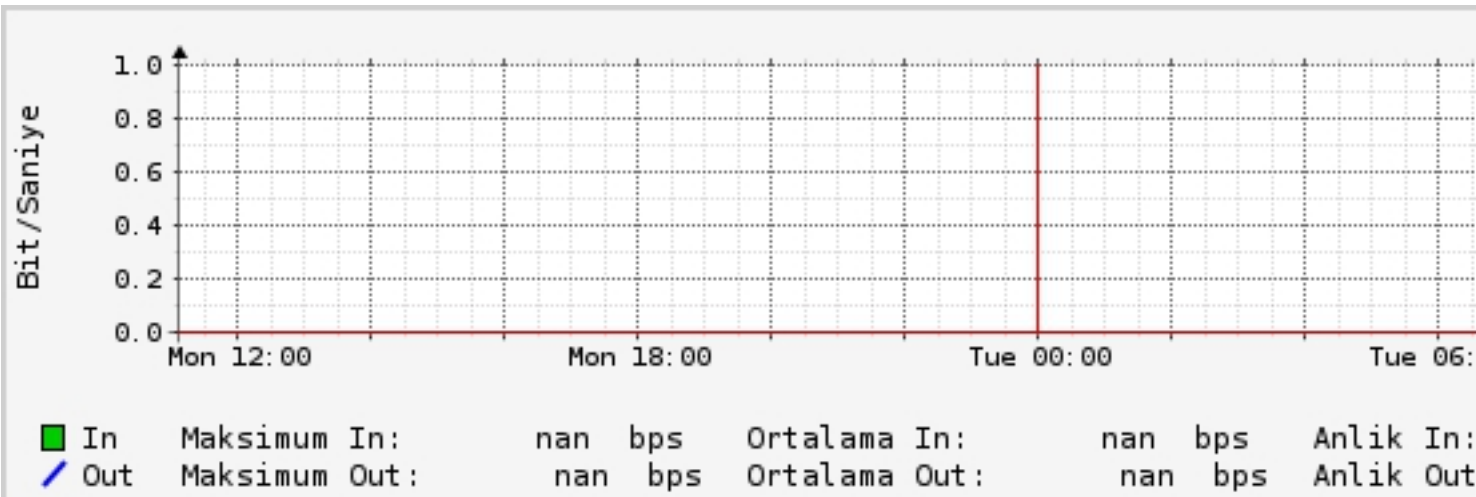

6to4 RELAY ROUTER USAGE STATISTICS IPv4

Daily' Graph (5 Minute Average)

'Weekly' Graph (30 Minute Average)

'Monthly' Graph (2 Hour Average)

'Yearly' Graph (1 Day Average)

IPv6

Daily' Graph (5 Minute Average)