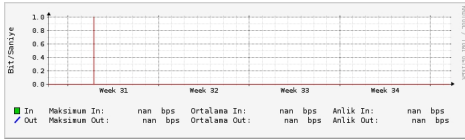

6to4 RELAY ROUTER USAGE STATISTICS IPv4

Daily' Graph (5 Minute Average)

'Weekly' Graph (30 Minute Average)

'Monthly' Graph (2 Hour Average)

'Yearly' Graph (1 Day Average)

IPv6

Daily' Graph (5 Minute Average)

'Weekly' Graph (30 Minute Average)

'Monthly' Graph (2 Hour Average)

'Yearly' Graph (1 Day Average)